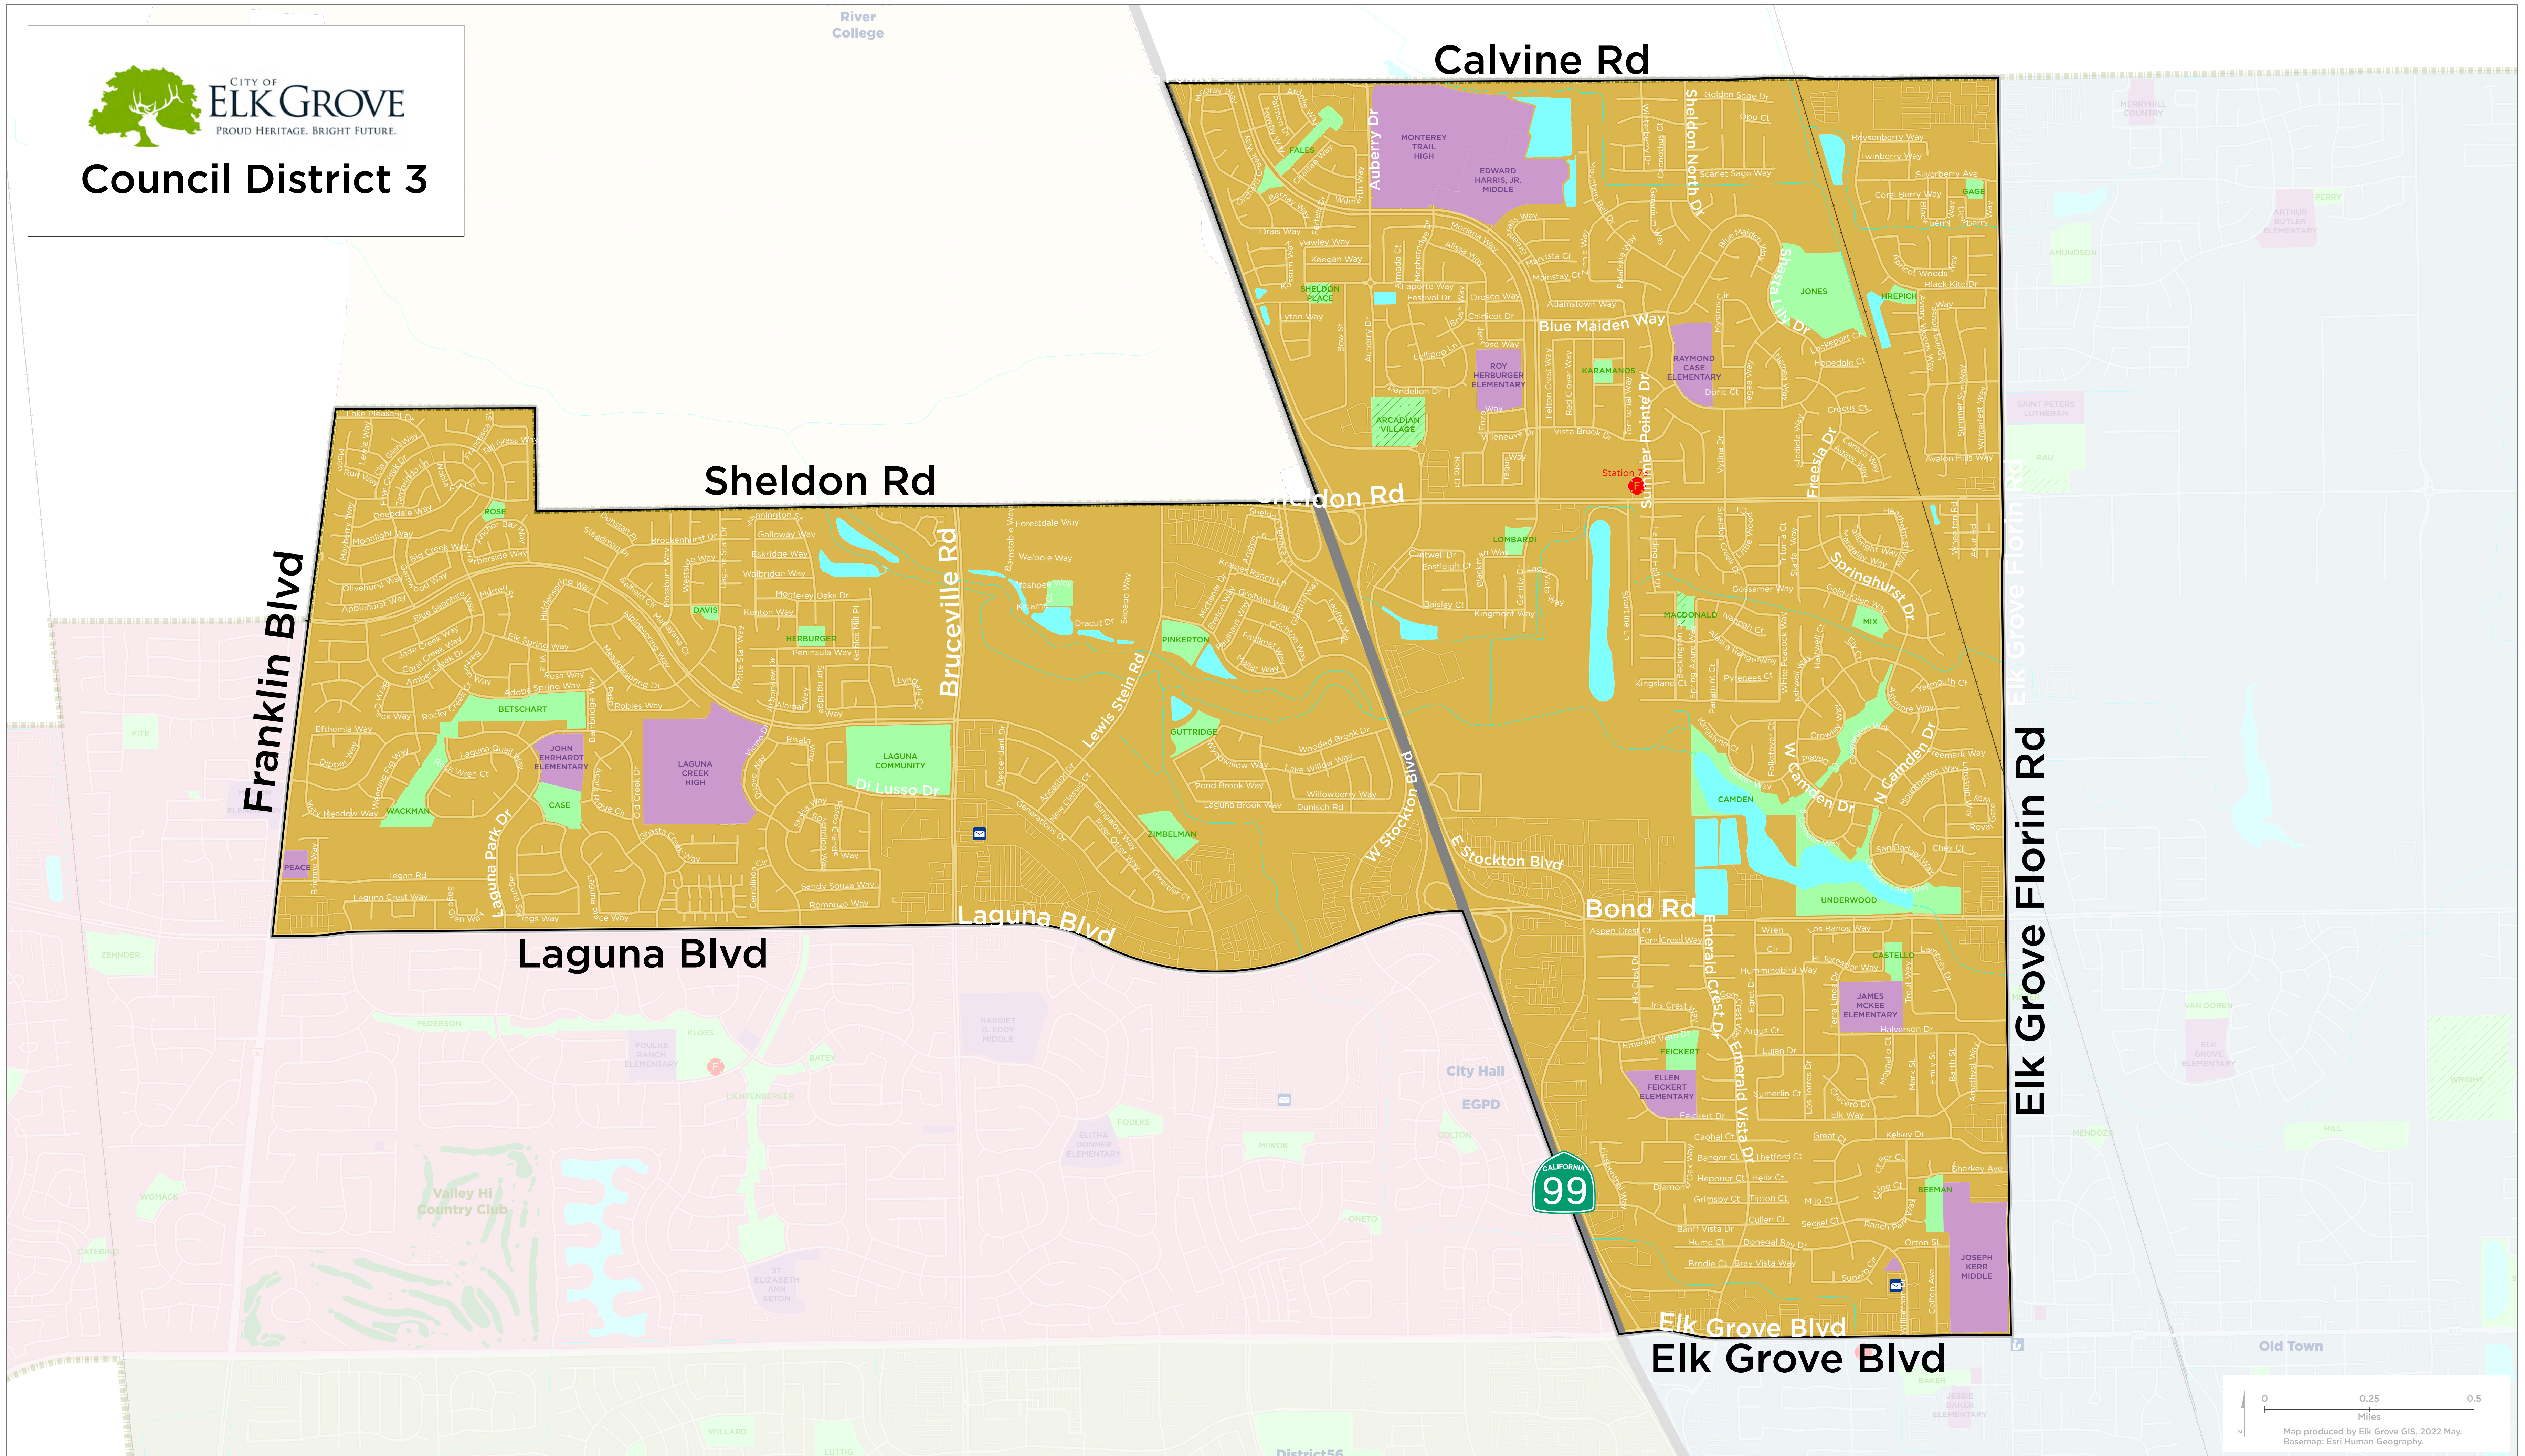

Council District 3

0 0.25 0.5
Miles
Map produced by Elk Grove GIS, 2022 May.
Basemap: Esri Human Geography.